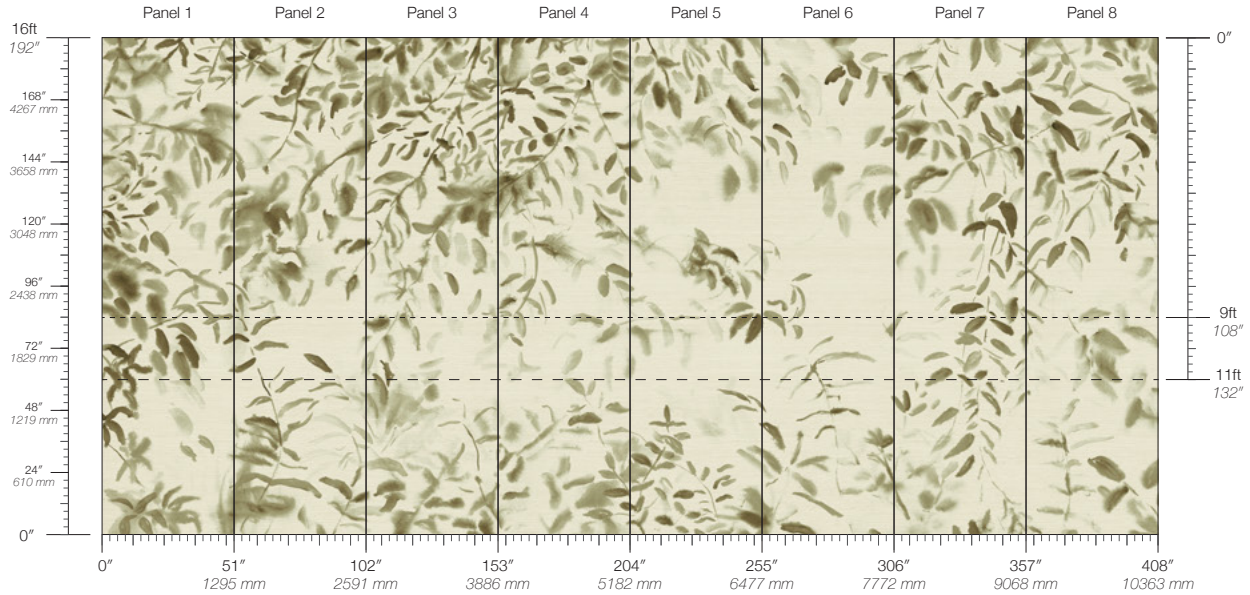

Prima Basil

Suitable for residential and commercial projects

COLOR

Basil

ITEM

8841

CONTENT

Type II PVC Free

PANEL WIDTH

51" / 1295 mm trimmed

PANEL HEIGHT

108" / 2743 mm base
132" / 3353 mm standard
192" / 4877 mm extended

REPEAT

Non-repeating

STOCK

Made to order

LEAD TIME

4 weeks to print

MINIMUM

1 panel

PRICE

Available upon request

ORIGIN

USA

DETAILS

Custom options available

MAINTENANCE

Water-based cleanser

ENVIRONMENTAL

HPD Available
Declare Label
Red List Free
Low VOC
Contributes to LEED v4
Post-Consumer Recycled Content

SPECS

Olefin Composite Face
Polyester/Cotton Woven Backing
13.33 oz/yd²
452 g/m²
Stippled Surface Texture

TESTING

ASTM E84 Adhered Class A
CAN/ULC-S102
EN 15102 Class B, s1 d0
CDPH CA Section 01350

DISCLAIMER

Refer to our website to see the full mural artwork. Reference the physical sample for color and texture. Panel maps represent mural artwork only.